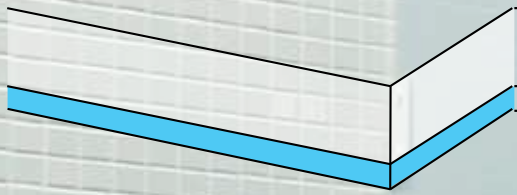

# cristal acrylic

**NEW PRODUCT RANGE**  
**2MM THICKNESS PMMA SHEETS**

CLEAR PMMA

COLOURED PMMA

**25% HIGHER IMPACT RESISTANCE & 50% WEIGHT REDUCTION VS GLASS**

**EASY TO CLEAN**

**GOOD LIGHT TRANSMISSION**

**HIGH GLOSS AND SUPER MATT COLOR RANGE**

**EASY TO PROCESS AND INSTALL USING CONVENTIONAL TOOLS**

**HOT BENDABLE**

**100% RECYCLABLE**